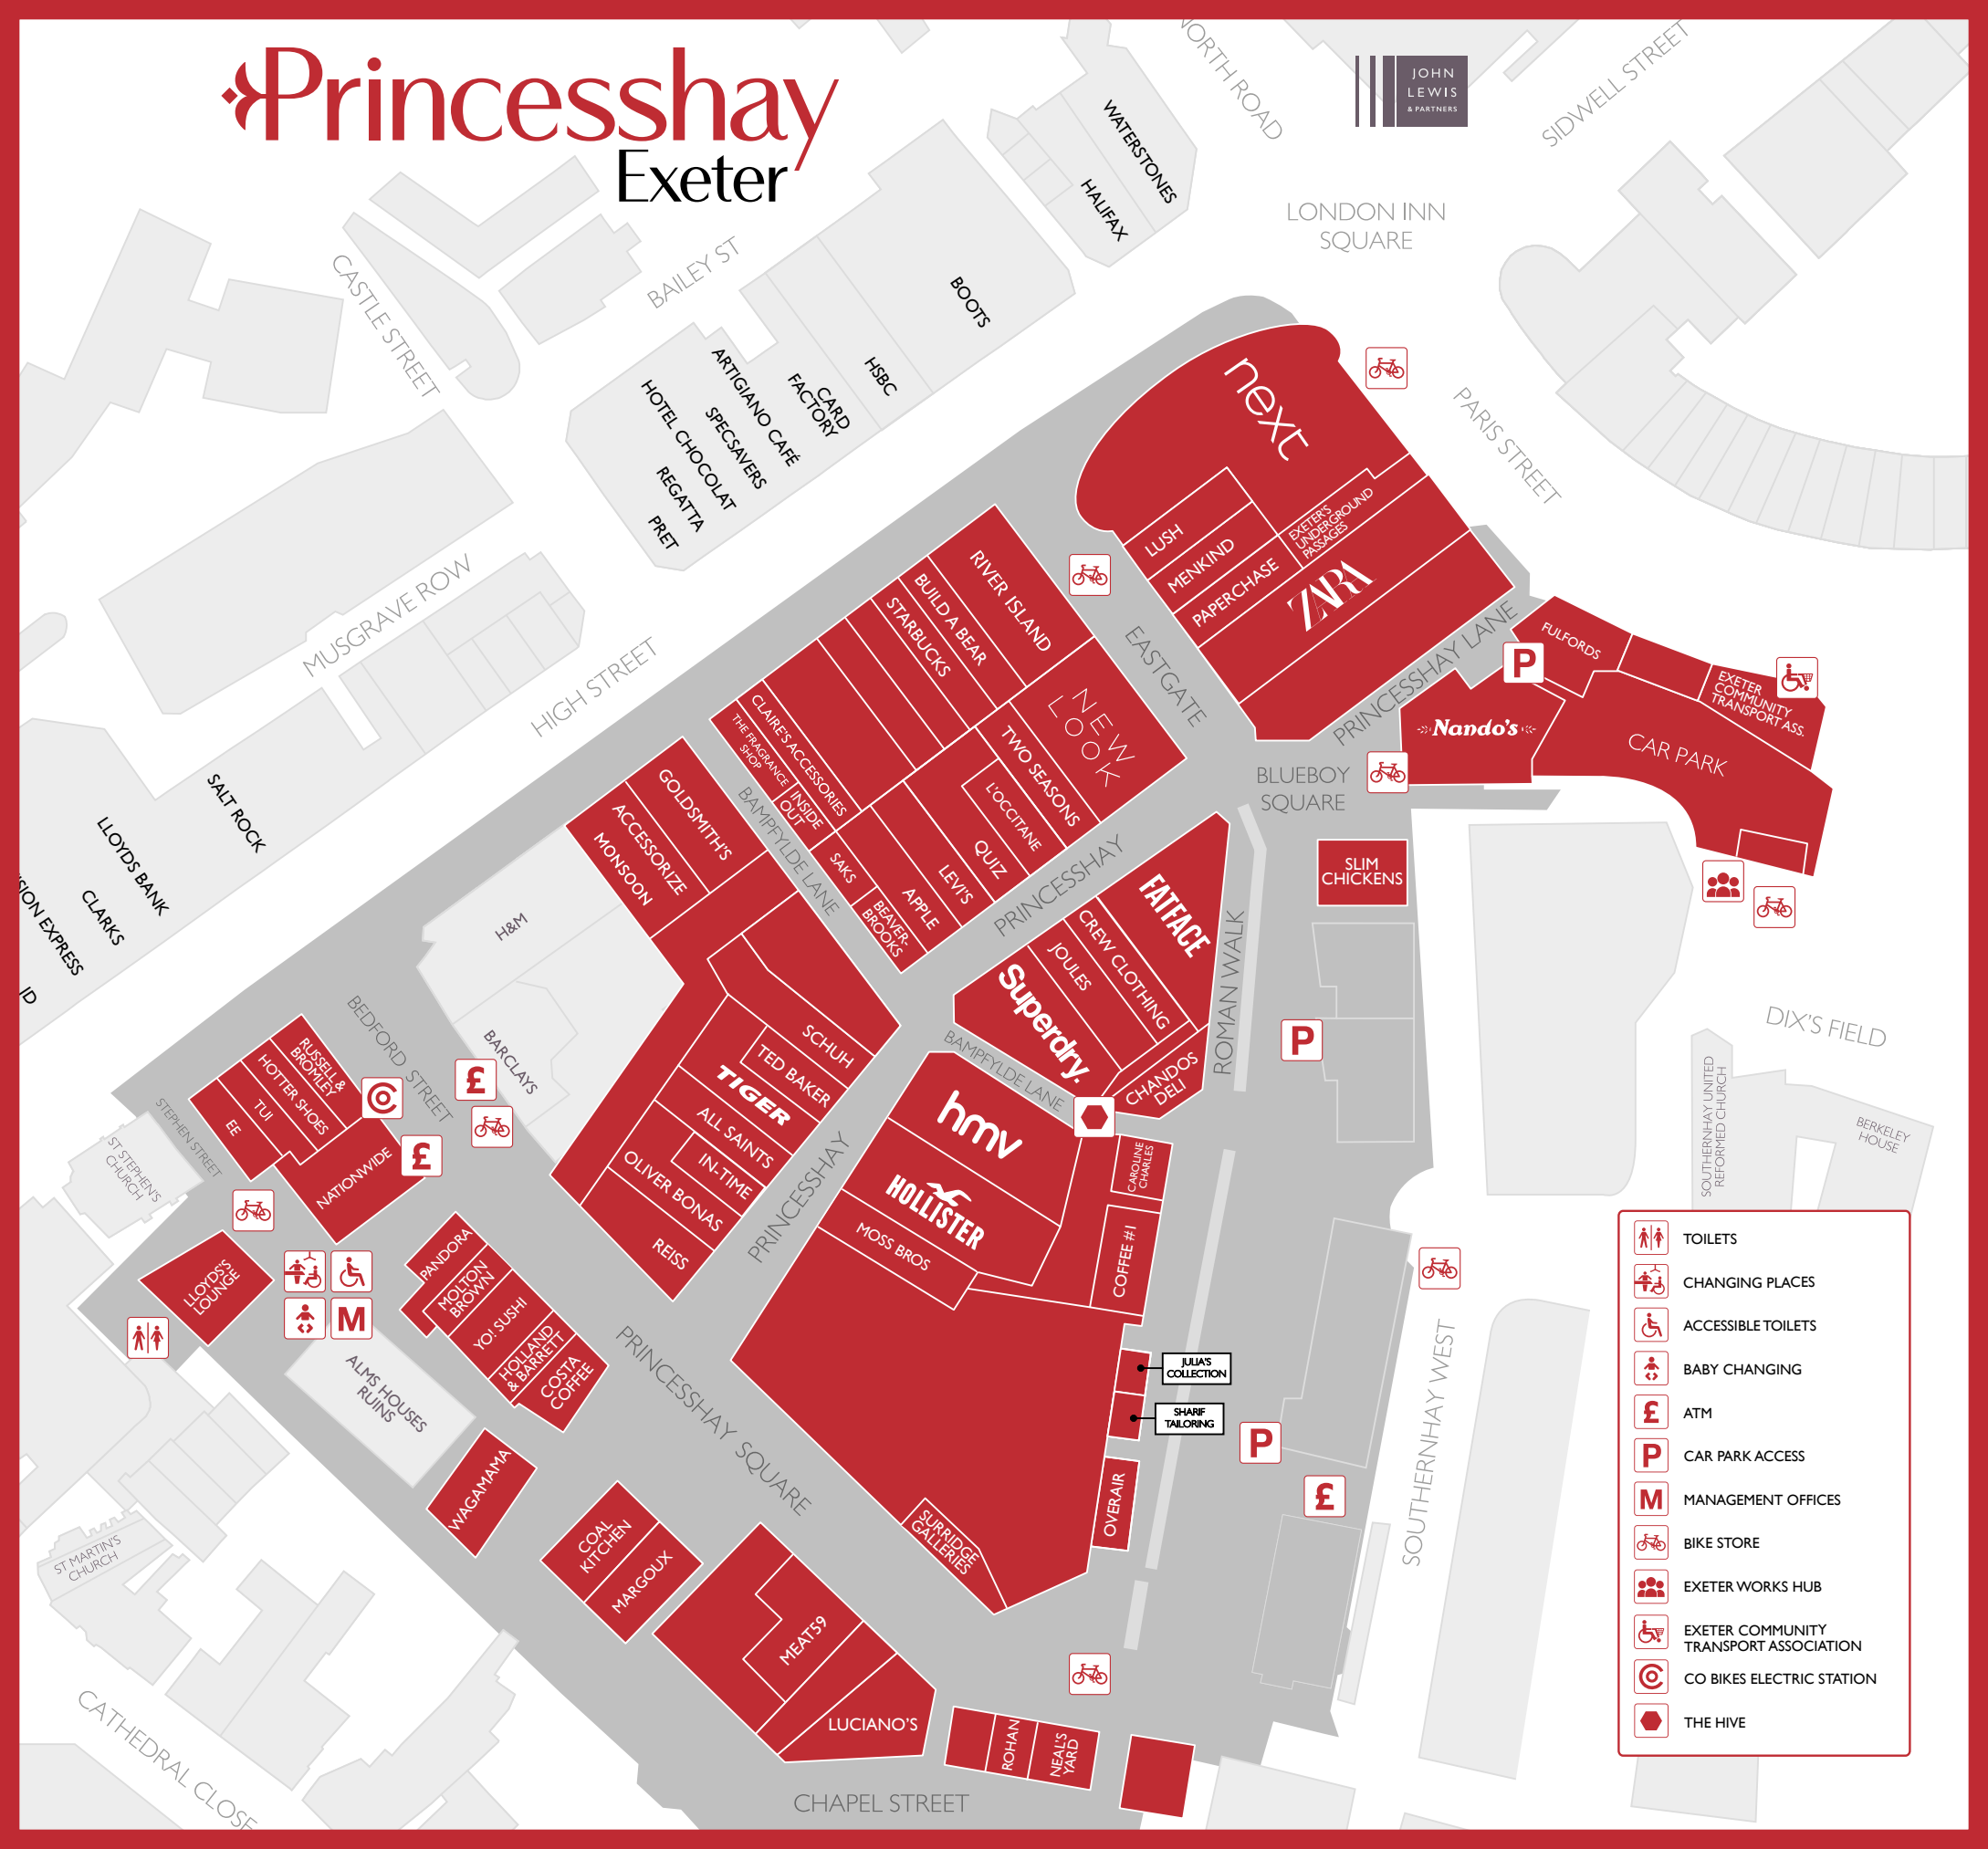

# Princesshay

## Exeter

JOHN LEWIS & PARTNERS

-  TOILETS
-  CHANGING PLACES
-  ACCESSIBLE TOILETS
-  BABY CHANGING
-  ATM
-  CAR PARK ACCESS
-  MANAGEMENT OFFICES
-  BIKE STORE
-  EXETER WORKS HUB
-  EXETER COMMUNITY TRANSPORT ASSOCIATION
-  CO BIKES ELECTRIC STATION
-  THE HIVE